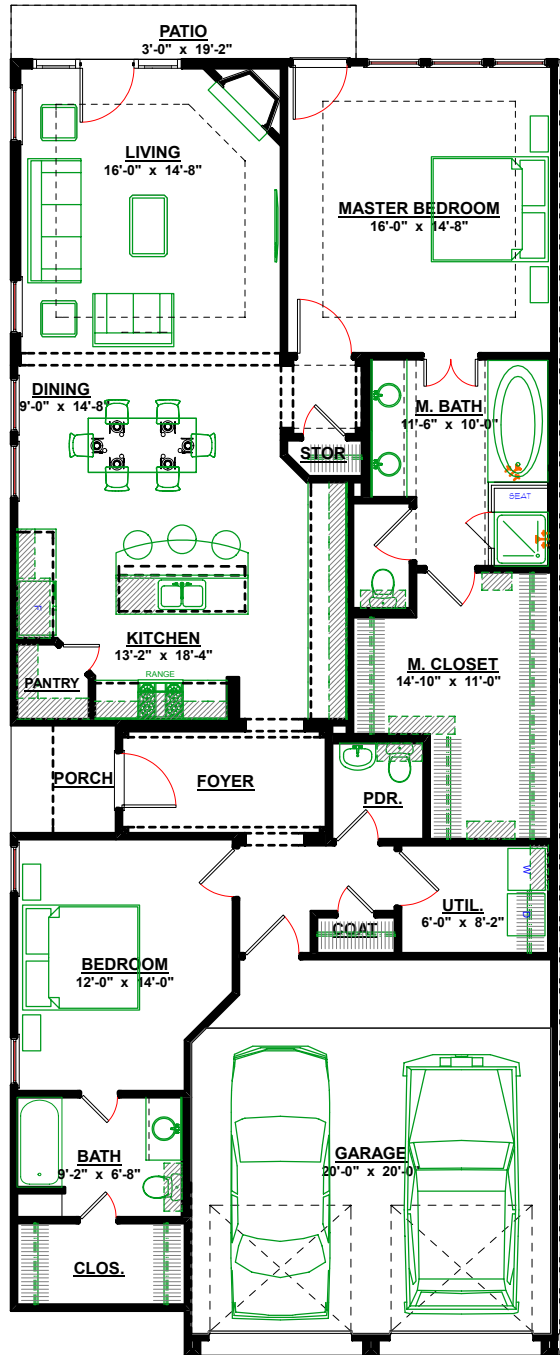

The Hillstone - 1,700 Square Feet

The Hillstone

Single story, two bedrooms, two & half baths,
 living room, dining room, two car garage

1 st Floor Living Area	1,700 SF
2 nd Floor Living Area	<u>N/A</u>
Total	1,700 SF

PRICES SUBJECT TO CHANGE WITHOUT NOTICE
*The square footage of each plan is approximate
 and may vary with options*

817.488.0700

www.stonebridgeoaks.com