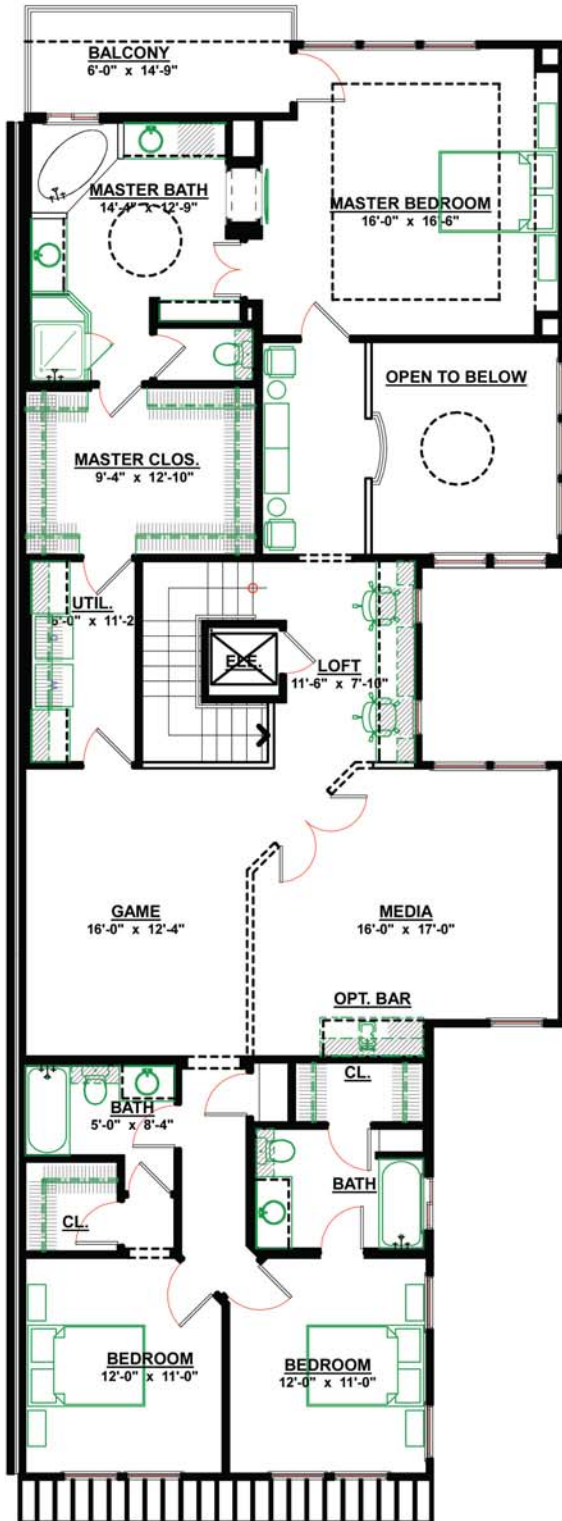

The Stonecrest - 3,373 Square Feet

1 st Floor Living Area	1,445 SF
2 nd Floor Living Area	1,928 SF
Total	3,373 SF

PRICES SUBJECT TO CHANGE WITHOUT NOTICE
*The square footage of each plan is approximate
 and may vary with options*