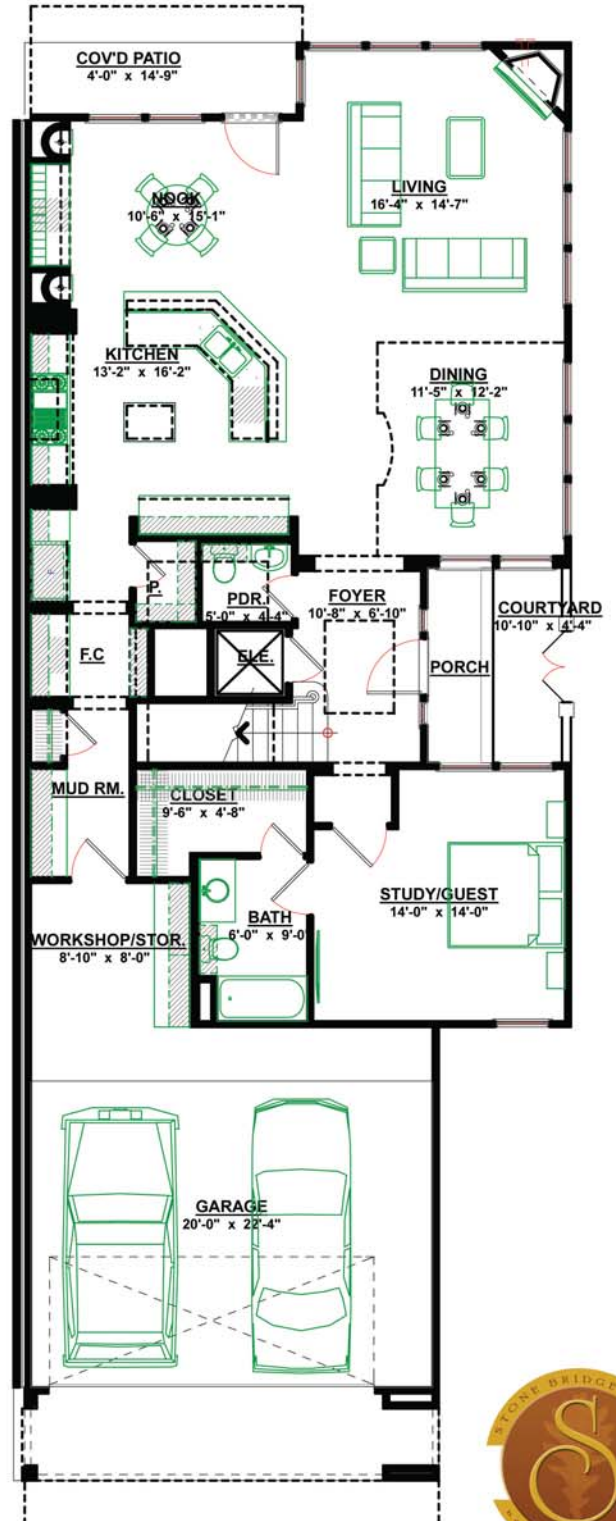

The Stonecrest - 3,373 Square Feet

1 st Floor Living Area	1,445 SF
2 nd Floor Living Area	1,928 SF
Total	3,373 SF

PRICES SUBJECT TO CHANGE WITHOUT NOTICE
*The square footage of each plan is approximate
 and may vary with options*