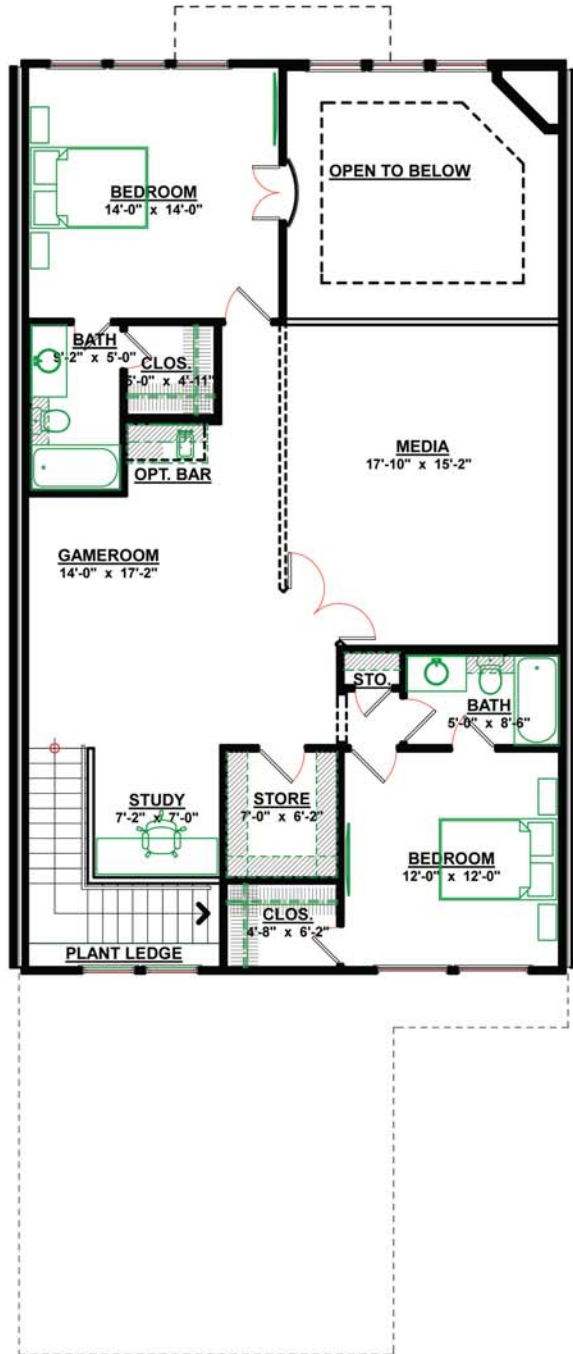

naturally • luxurious
STONE BRIDGE OAKS

The Stoneleigh - 2,804 Square Feet

The Stonleigh

Two Story, three bedroom, three & half baths,
 Living room, dining room, two car garage

1 st Floor Living Area	1,542 SF
2 nd Floor Living Area	1,262 SF
Total	2,804 SF

PRICES SUBJECT TO CHANGE WITHOUT NOTICE
*The square footage of each plan is approximate
 and may vary with options*

(817) 488-0700
www.stonebridgeoaks.com