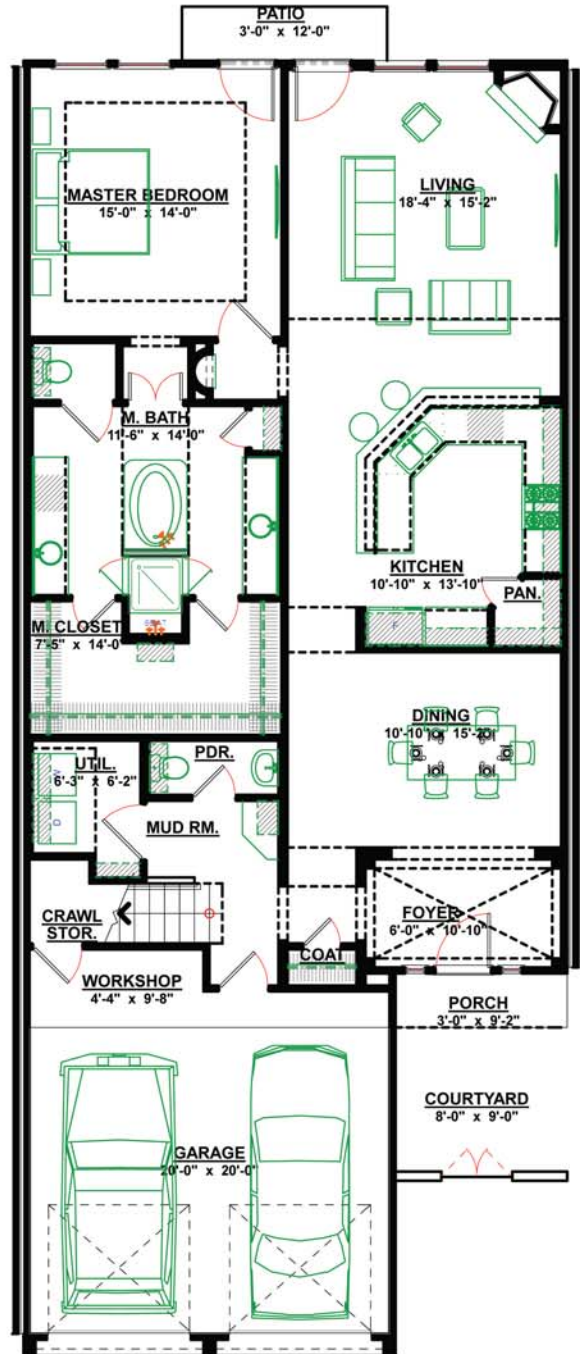

naturally • luxurious
STONE BRIDGE OAKS

The Stoneleigh - 2,804 Square Feet

The Stonleigh

Two Story, three bedroom, three & half baths,
 Living room, dining room, two car garage

1 st Floor Living Area	1,542 SF
2 nd Floor Living Area	1,262 SF
Total	2,804 SF

PRICES SUBJECT TO CHANGE WITHOUT NOTICE
*The square footage of each plan is approximate
 and may vary with options*

(817) 488-0700
www.stonebridgeoaks.com