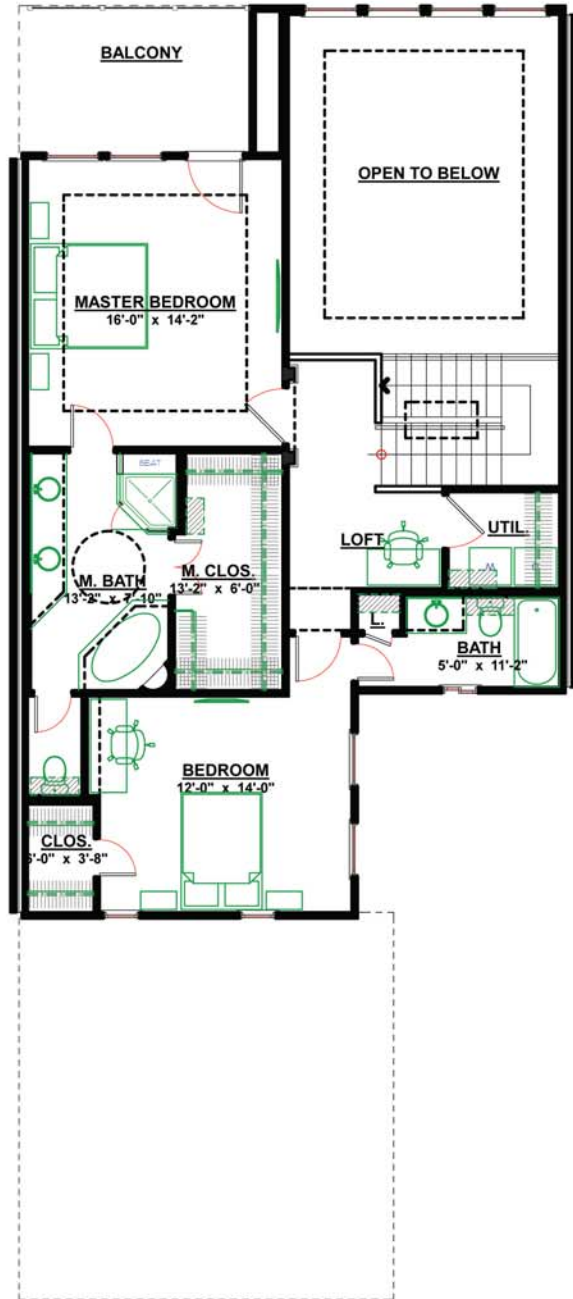

naturally • luxurious
STONE BRIDGE OAKS

The Woodview - 2,237 Square Feet

The Woodview

Two Story, two bedrooms, two & half baths,
 Living room, study, two car garage

1 st Floor Living Area	1,295 SF
2 nd Floor Living Area	942 SF
Total	2,237 SF