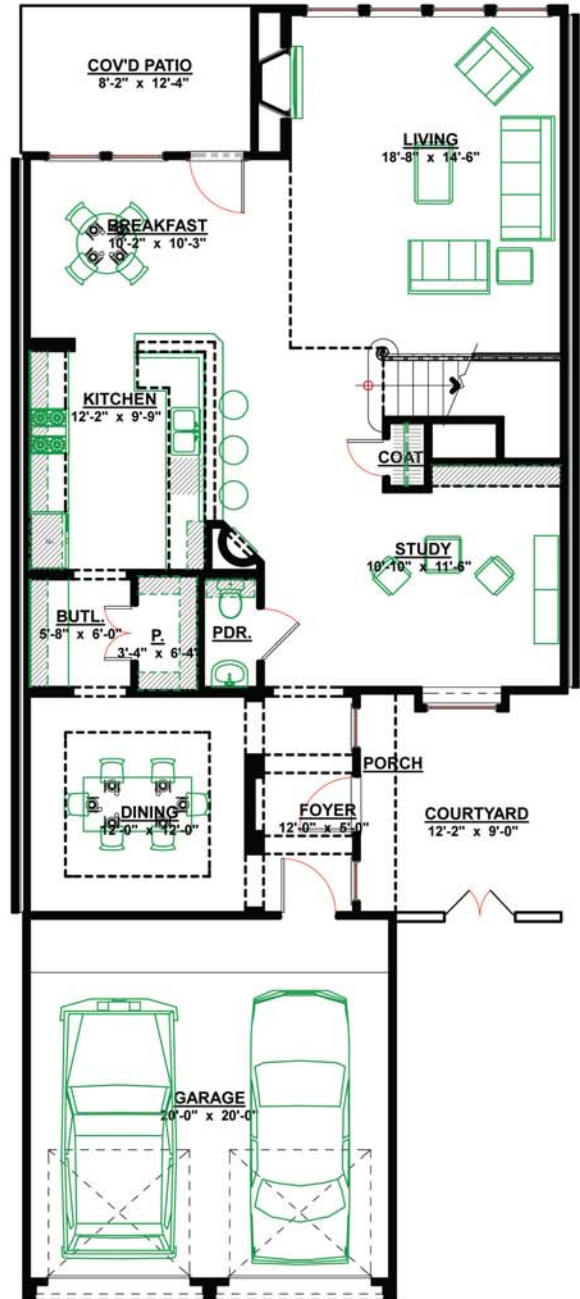

naturally • luxurious
STONE BRIDGE OAKS

The Woodview - 2,237 Square Feet

The Woodview

Two Story, two bedrooms, two & half baths,
 Living room, study, two car garage

1 st Floor Living Area	1,295 SF
2 nd Floor Living Area	942 SF
Total	2,237 SF

PRICES SUBJECT TO CHANGE WITHOUT NOTICE
*The square footage of each plan is approximate
 and may vary with options*

(817) 488-0700
www.stonebridgeoaks.com